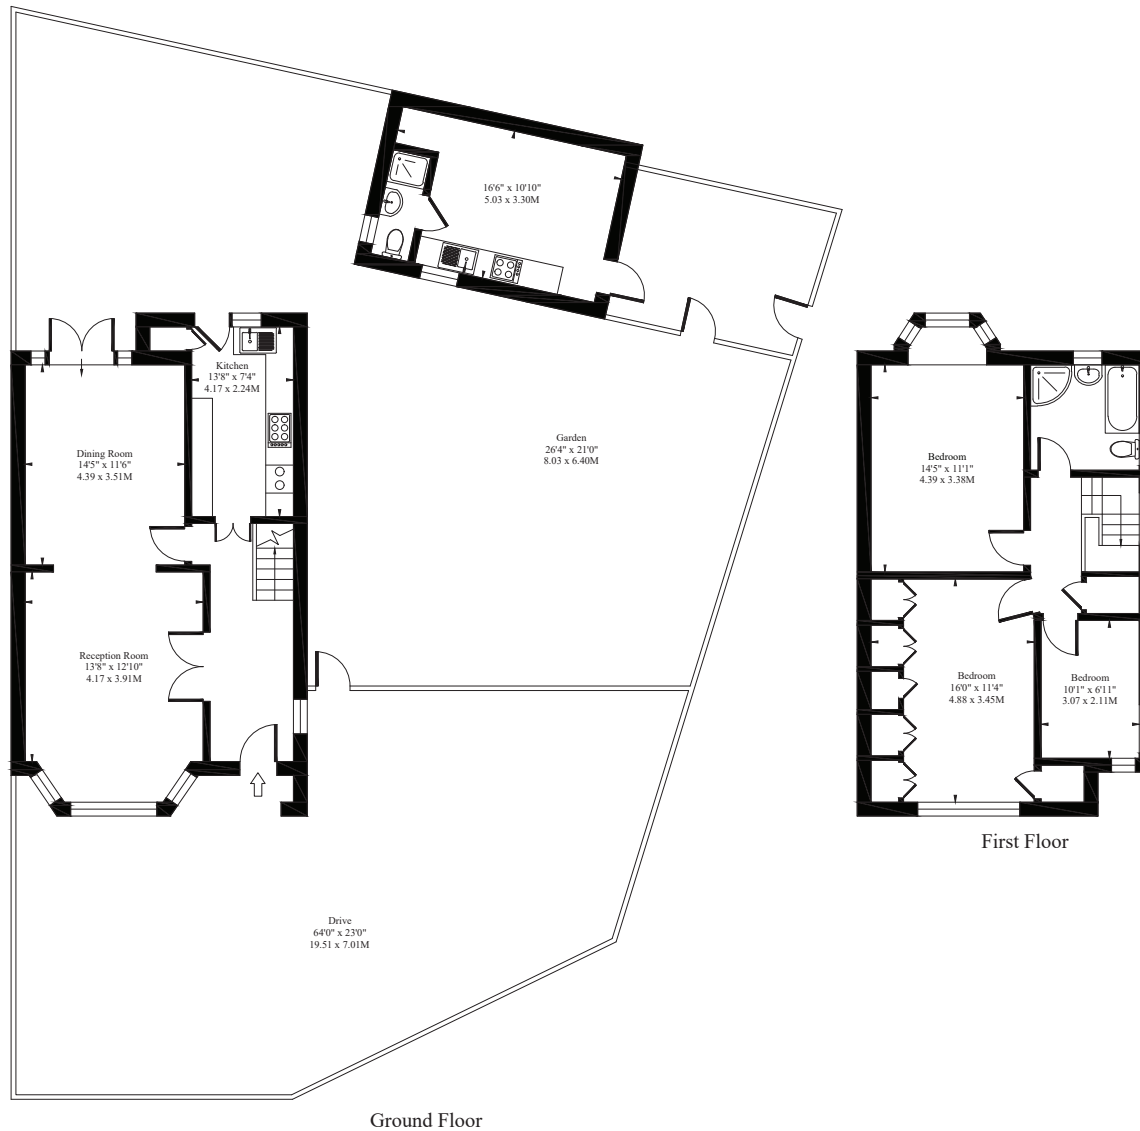

Burleigh Gardens

Approx. Gross Internal Area 1397 Sq. Ft / 129.79 Sq. M
(Including Outbuilding)

Measured in according with RICS guidelines. Every attempt is made to ensure accuracy
However all measurements are approximate.
The floor plan is illustrative purposes only and is not to scale